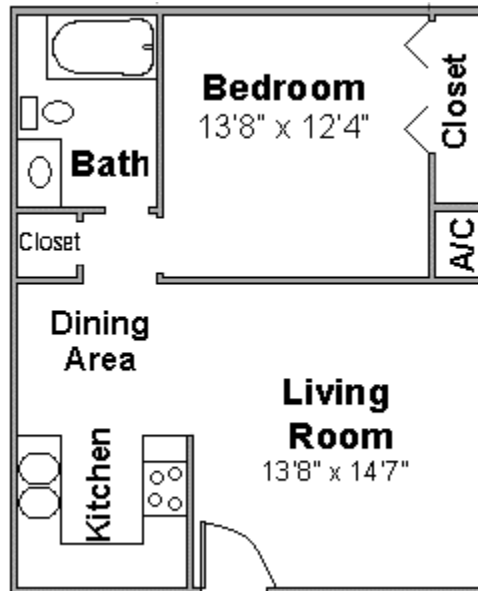

1 Bedroom/1Bath

DEGAS MANOR

625 sq.ft.

Visit our leasing office at
763 Monet Drive #A103
Baton Rouge, LA